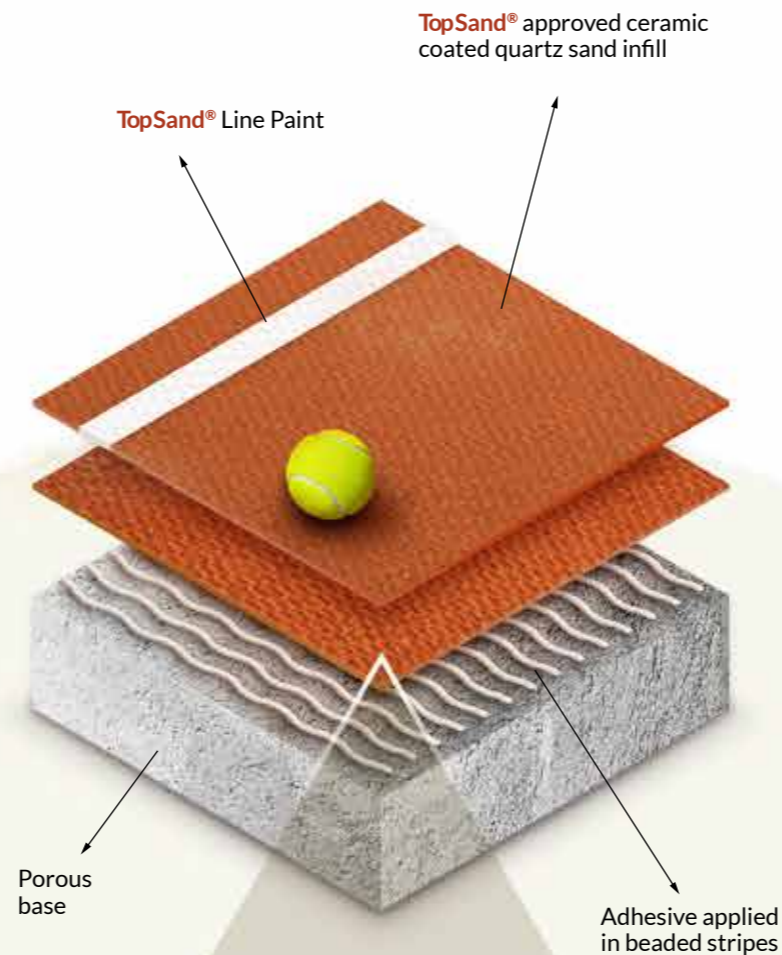

Top Sand®

Top Sand®

PREMIUM SURFACES **PAVITEX**
TENNIS

Top Sand®

Datasheet

Description	Needle punch tennis surface. Membrane composed of 100% structured polypropylene fibre infilled with coloured ultra fine ceramic quartz sand.
Destination	Outdoor and Indoor tennis courts.
Support layer	Hot rolled impermeable asphalt 0/4-0/6 with cross-slope. Porous asphalt. Porous concrete. Base horizontal plane must be checked before starting installation. Deviations of 6 mm under a 3- meter rule will be tolerated. Outside this limit the base must be levelled using an appropriate and approved technical solution.
Color	Red , Green
Membrane Mass	1650 g/m ² ± 10 %
Membrane Thickness	9 mm ± 10 %
Standard roll Width	2 m
Standard roll Length	36,20 m
Standard roll Weight	approx. 120 kg
Court markings	Line Paint, approx. 65 Kg per court.
Infill	Ultra-fine ceramic quartz sand specified by Viganò Pavitex. Red or Green. Standard quantity: 4 T per court.
Adhesive	Two-component PU glue in stripes (approx. 750 g/m ²).
Playing features	ITF Category 3 «Medium». 
Warranty	5 years (see warranty conditions available upon request)
Maintenance	See Top Sand® Maintenance Guidelines .
Installation	See Top Sand® Installation Guidelines .
Certification	Viganò Pavitex ISO 9001:2008.Certificate Number: IT 240282

Top Sand® Features

Tennis Play

- ITF pace Classification Class 3 MEDIUM
- Foot slide is controlled, not slippery. Intermediary ball bounce height, not too low, not too high.
- All the spins, top-spin, slice, cut, work naturally, as on clay.
- Playable when wet. Dries quickly after a heavy rain.
- The sand, even when dry in the summer, isn't blown off the surface by strong winds. In covered courts the walls and ceilings of the building aren't soiled, nor is the rest of the club.