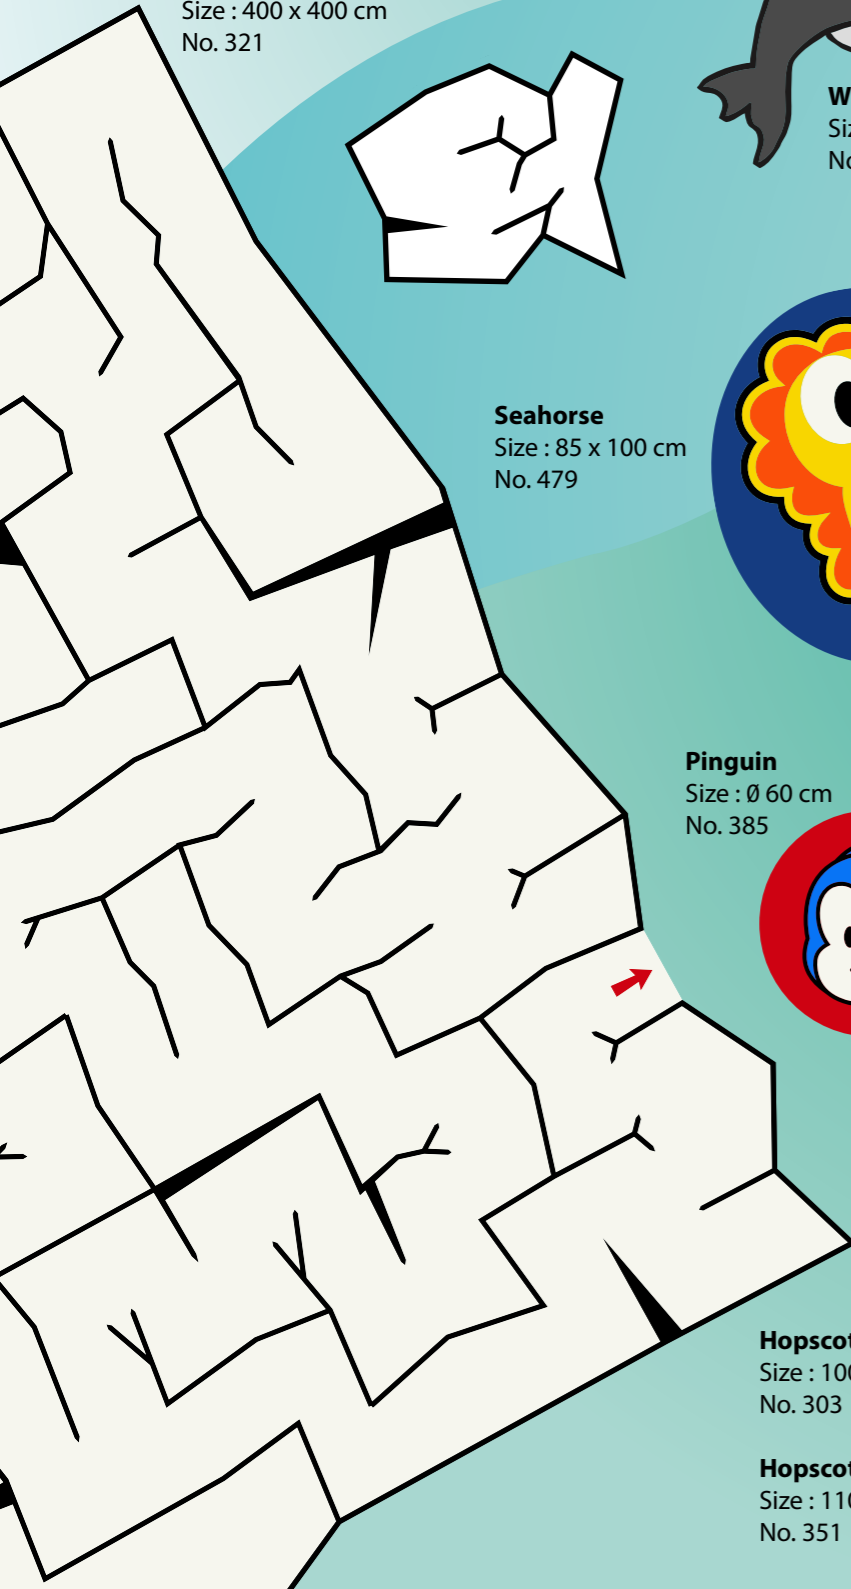

Seahorse
Size : 85 x 100 cm
No. 479

Hopscotch Water S
Size : 100 x 200 cm
No. 303

Hopscotch Water L
Size : 110 x 270 cm
No. 351