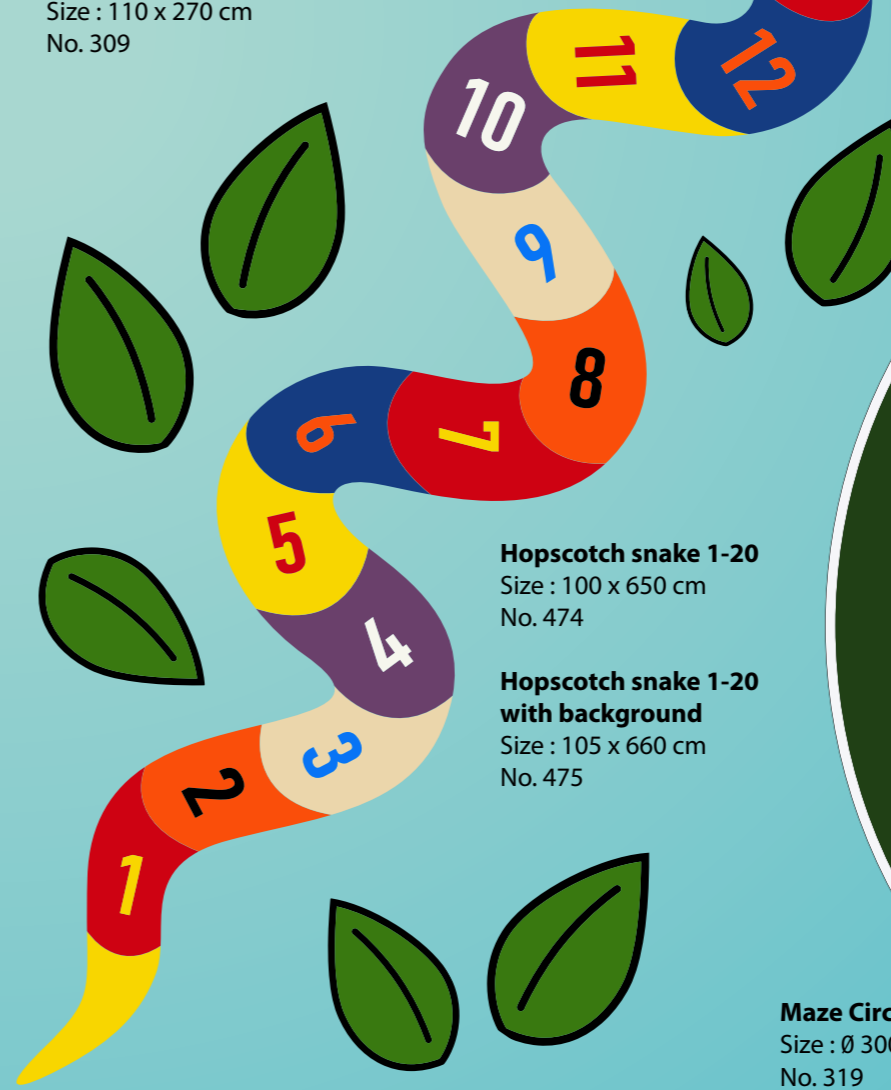

Clock
Size : Ø 240 cm
No. 452

Smiley
Size : Ø 100 cm
No. 341

Leaves XS - set 10 pieces
Size : 30 x 18 cm p.p.
No. 409

Leaves M - set 10 pieces
Size : 53 x 31 cm p.p.
No. 405

Leaves L - set 10 pieces
Size : 62 x 37 cm p.p.
No. 338

Moon
Size : 110 x 125 cm
No. 341

Twister
Size : 140 x 190 cm
No. 530

Primary Shapes - set 4 pieces
Size : approx. 50 x 50 cm p.p.
No. 318

Hopscotch Floes
Size : 110 x 270 cm
No. 309

Hopscotch snake 1-20
Size : 100 x 650 cm
No. 474

Hopscotch snake 1-20 with background
Size : 105 x 660 cm
No. 475

Maze Square
Size : 300 x 300 cm
No. 320

Maze Circle
Size : Ø 300 cm
No. 319

SignGrass® Fibrisport

Fibrillated

Yarn Characteristics	
Type	Polyethylene Fibrillated / Tape Slide
DTex	8.800/11.000