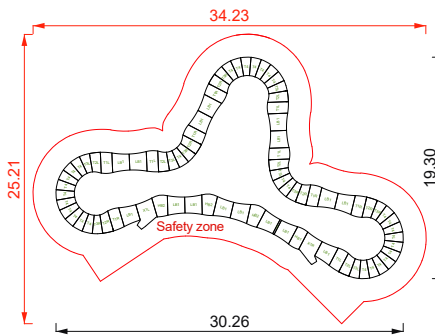

### Track Layout

VENTURE

rideable surface length 60m  
rideable surface area 83m<sup>2</sup>

Price includes selected basic colours, Entry/Exit and City Armour

WORLD CUP

rideable surface length 67m  
rideable surface area 100m<sup>2</sup>

Price includes selected basic colours, Entry/Exit and City Armour

BLAZER

rideable surface length 71m  
rideable surface area 106m<sup>2</sup>

Price includes selected basic colours, Entry/Exit and City Armour

COASTER

rideable surface length 75m  
rideable surface area 111m<sup>2</sup>

Price includes selected basic colours, Entry/Exit and City Armour

ICON

rideable surface length 81m  
rideable surface area 121m<sup>2</sup>