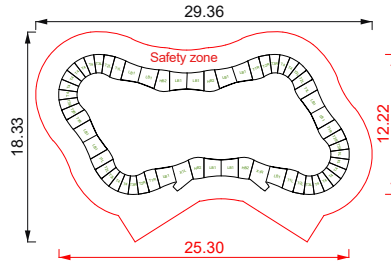

### Track Layout

#### SPEEDSTER

rideable surface length 49m  
rideable surface area 73m<sup>2</sup>

Price includes selected basic colours, Entry/Exit and City Armour

**Options:**  
Solid custom colour  
Additional colour  
Edge detail colour

QUAD

rideable surface length 53m  
rideable surface area 78m<sup>2</sup>

Price includes selected basic colours, Entry/Exit and City Armour

GLOBAL

rideable surface length 55m  
rideable surface area 83m<sup>2</sup>

Price includes selected basic colours, Entry/Exit and City Armour

QUADSTER

rideable surface length 63m  
rideable surface area 93m<sup>2</sup>

Price includes selected basic colours, Entry/Exit and City Armour