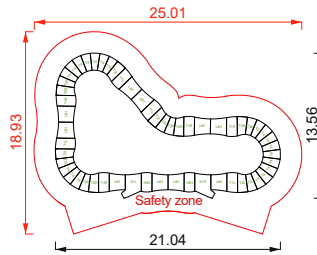

### Track Layout

#### SPEEDSTER

rideable surface length 49m  
rideable surface area 73m<sup>2</sup>

Price includes selected basic colours, Entry/Exit and City Armour

**Options:**  
Solid custom colour  
Additional colour  
Edge detail colour

QUAD

rideable surface length 53m  
rideable surface area 78m<sup>2</sup>

Price includes selected basic colours, Entry/Exit and City Armour

GLOBAL

rideable surface length 55m  
rideable surface area 83m<sup>2</sup>

Price includes selected basic colours, Entry/Exit and City Armour

QUADSTER

rideable surface length 63m  
rideable surface area 93m<sup>2</sup>

Price includes selected basic colours, Entry/Exit and City Armour