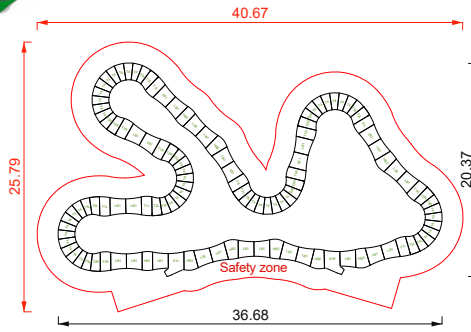

ONYX

Price includes selected basic colours, Entry/Exit and City Armour

rideable surface length 103m
rideable surface area 154m²

GRAND PRIX

Price includes selected basic colours, Entry/Exit and City Armour

rideable surface length 119m
rideable surface area 178m²

CUSTOM TRACKDESIGN

Using the modular design of the system we can work with both your available space and your budget to design an awesome custom layout that perfectly suits your needs. Simply provide us the details and our design team will get to work to ensure a custom layout will deliver the proven riding flow for all wheels and all ages.

STANDARD RIDINGSURFACE COLOURS

RAL 9005

RAL 5005

RAL 7024

RAL CUSTOM COLOURS