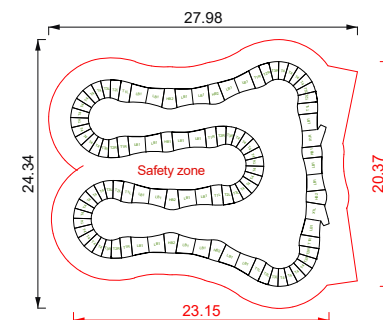

### Track Layout

COASTER

rideable surface length 75m  
rideable surface area 111m<sup>2</sup>

Price includes selected basic colours, Entry/Exit and City Armour

ICON

rideable surface length 81m  
rideable surface area 121m<sup>2</sup>

Price includes selected basic colours, Entry/Exit and City Armour

SIDEWINDER

rideable surface length 95m  
rideable surface area 141m<sup>2</sup>

Price includes selected basic colours, Entry/Exit and City Armour

CRUISER

rideable surface length 103m  
rideable surface area 153m<sup>2</sup>

Price includes selected basic colours, Entry/Exit and City Armour