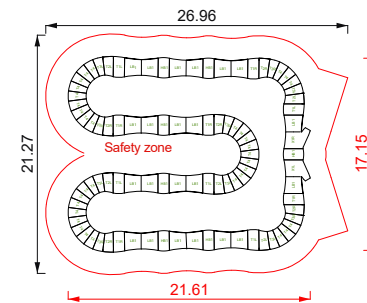

### Track Layout

Price includes selected basic colours, Entry/Exit and City Armour

BLAZER

rideable surface length 71m  
rideable surface area 106m<sup>2</sup>

Price includes selected basic colours, Entry/Exit and City Armour

COASTER

rideable surface length 75m  
rideable surface area 111m<sup>2</sup>

Price includes selected basic colours, Entry/Exit and City Armour

ICON

rideable surface length 81m  
rideable surface area 121m<sup>2</sup>

Price includes selected basic colours, Entry/Exit and City Armour

SIDEWINDER

rideable surface length 95m  
rideable surface area 141m<sup>2</sup>

Price includes selected basic colours, Entry/Exit and City Armour