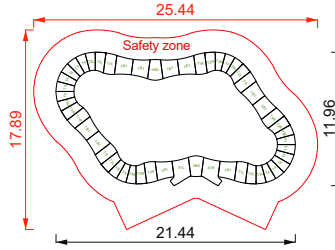

### Track Layout

#### ELLIPSE

rideable surface length 45m  
rideable surface area 66m<sup>2</sup>

Price includes selected basic colours, Entry/Exit and City Armour

**Options:**  
Solid custom colour  
Additional colour  
Edge detail colour

#### SPEEDSTER

rideable surface length 49m  
rideable surface area 73m<sup>2</sup>

Price includes selected basic colours, Entry/Exit and City Armour

**Options:**  
Solid custom colour  
Additional colour  
Edge detail colour

QUAD

rideable surface length 53m  
rideable surface area 78m<sup>2</sup>

Price includes selected basic colours, Entry/Exit and City Armour

GLOBAL

rideable surface length 55m  
rideable surface area 83m<sup>2</sup>