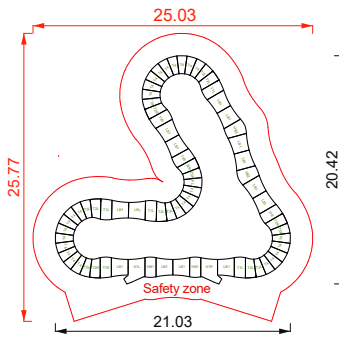

### Track Layout

Price includes selected basic colours, Entry/Exit and City Armour

QUADSTER

rideable surface length 63m  
rideable surface area 93m<sup>2</sup>

Price includes selected basic colours, Entry/Exit and City Armour

VENTURE

rideable surface length 60m  
rideable surface area 83m<sup>2</sup>

Price includes selected basic colours, Entry/Exit and City Armour

WORLD CUP

rideable surface length 67m  
rideable surface area 100m<sup>2</sup>

Price includes selected basic colours, Entry/Exit and City Armour

BLAZER

rideable surface length 71m  
rideable surface area 106m<sup>2</sup>

Price includes selected basic colours, Entry/Exit and City Armour