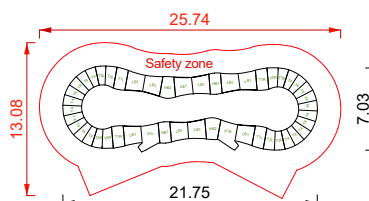

### Track Layout

#### PARK SPEEDRING

rideable surface length 41m  
rideable surface area 61m<sup>2</sup>

Price includes selected basic colours, Entry/Exit and City Armour

**Options:**  
Solid custom colour  
Additional colour  
Edge detail colour

#### ELLIPSE

rideable surface length 45m  
rideable surface area 66m<sup>2</sup>

Price includes selected basic colours, Entry/Exit and City Armour

**Options:**  
Solid custom colour  
Additional colour  
Edge detail colour

#### SPEEDSTER

rideable surface length 49m  
rideable surface area 73m<sup>2</sup>

Price includes selected basic colours, Entry/Exit and City Armour

**Options:**  
Solid custom colour  
Additional colour  
Edge detail colour