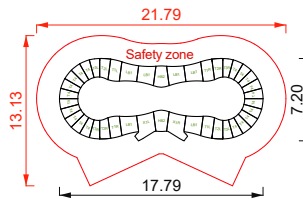

### Track Layout

### Assembled Dimensions

#### SHELBY

rideable surface length 38m  
rideable surface area 57m<sup>2</sup>

Price includes selected basic colours, Entry/Exit and City Armour

#### PARK SPEEDRING

rideable surface length 41m  
rideable surface area 61m<sup>2</sup>

Price includes selected basic colours, Entry/Exit and City Armour

**Options:**  
Solid custom colour  
Additional colour  
Edge detail colour