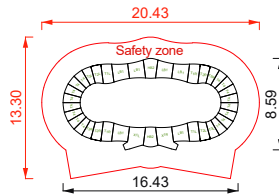

### Track Layout

### Assembled Dimensions

#### SHELBY

rideable surface length 38m  
rideable surface area 57m<sup>2</sup>

Price includes selected basic colours, Entry/Exit and City Armour

#### PARK SPEEDRING

rideable surface length 41m  
rideable surface area 61m<sup>2</sup>

Price includes selected basic colours, Entry/Exit and City Armour

**Options:**  
Solid custom colour  
Additional colour  
Edge detail colour