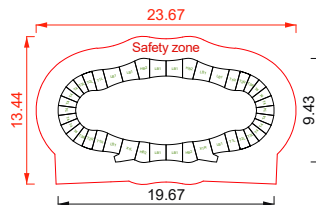

### Track Layout

#### SHELBY

rideable surface length 38m  
rideable surface area 57m<sup>2</sup>

Price includes selected basic colours, Entry/Exit and City Armour

#### PARK SPEEDRING

rideable surface length 41m  
rideable surface area 61m<sup>2</sup>

Price includes selected basic colours, Entry/Exit and City Armour

**Options:**  
Solid custom colour  
Additional colour  
Edge detail colour

#### ELLIPSE

rideable surface length 45m  
rideable surface area 66m<sup>2</sup>

Price includes selected basic colours, Entry/Exit and City Armour

**Options:**  
Solid custom colour  
Additional colour  
Edge detail colour