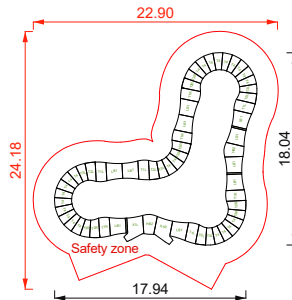

### Track Layout

Price includes selected basic colours, Entry/Exit and City Armour

QUADSTER

rideable surface length 63m  
rideable surface area 93m<sup>2</sup>

Price includes selected basic colours, Entry/Exit and City Armour

VENTURE

rideable surface length 60m  
rideable surface area 83m<sup>2</sup>

Price includes selected basic colours, Entry/Exit and City Armour

WORLD CUP

rideable surface length 67m  
rideable surface area 100m<sup>2</sup>

Price includes selected basic colours, Entry/Exit and City Armour

BLAZER

rideable surface length 71m  
rideable surface area 106m<sup>2</sup>

Price includes selected basic colours, Entry/Exit and City Armour