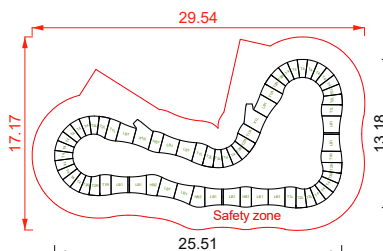

### Track Layout

Price includes selected basic colours, Entry/Exit and City Armour

QUADSTER

rideable surface length 63m  
rideable surface area 93m<sup>2</sup>

Price includes selected basic colours, Entry/Exit and City Armour

VENTURE

rideable surface length 60m  
rideable surface area 83m<sup>2</sup>

Price includes selected basic colours, Entry/Exit and City Armour

WORLD CUP

rideable surface length 67m  
rideable surface area 100m<sup>2</sup>

Price includes selected basic colours, Entry/Exit and City Armour

BLAZER

rideable surface length 71m  
rideable surface area 106m<sup>2</sup>

Price includes selected basic colours, Entry/Exit and City Armour