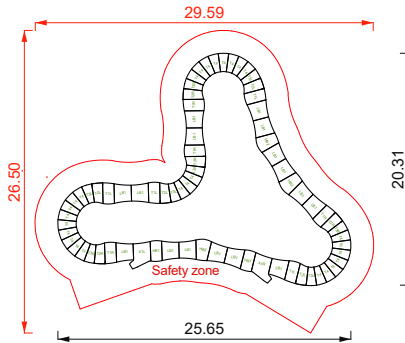

### Track Layout

VENTURE

rideable surface length 60m  
rideable surface area 83m<sup>2</sup>

Price includes selected basic colours, Entry/Exit and City Armour

WORLD CUP

rideable surface length 67m  
rideable surface area 100m<sup>2</sup>

Price includes selected basic colours, Entry/Exit and City Armour

BLAZER

rideable surface length 71m  
rideable surface area 106m<sup>2</sup>

Price includes selected basic colours, Entry/Exit and City Armour

COASTER

rideable surface length 75m  
rideable surface area 111m<sup>2</sup>

Price includes selected basic colours, Entry/Exit and City Armour

ICON

rideable surface length 81m  
rideable surface area 121m<sup>2</sup>