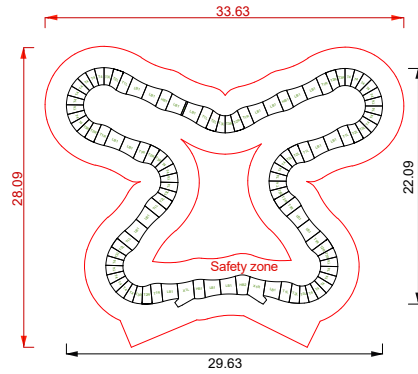

ONYX

Price includes selected basic colours, Entry/Exit and City Armour

rideable surface length 103m
rideable surface area 154m²

GRAND PRIX

Price includes selected basic colours, Entry/Exit and City Armour

rideable surface length 119m
rideable surface area 178m²

CUSTOM TRACKDESIGN

Using the modular design of the system we can work with both your available space and your budget to design an awesome custom layout that perfectly suits your needs. Simply provide us the details and our design team will get to work to ensure a custom layout will deliver the proven riding flow for all wheels and all ages.

STANDARD RIDINGSURFACE COLOURS

RAL 9005

RAL 5005

RAL 7024

RAL CUSTOM COLOURS