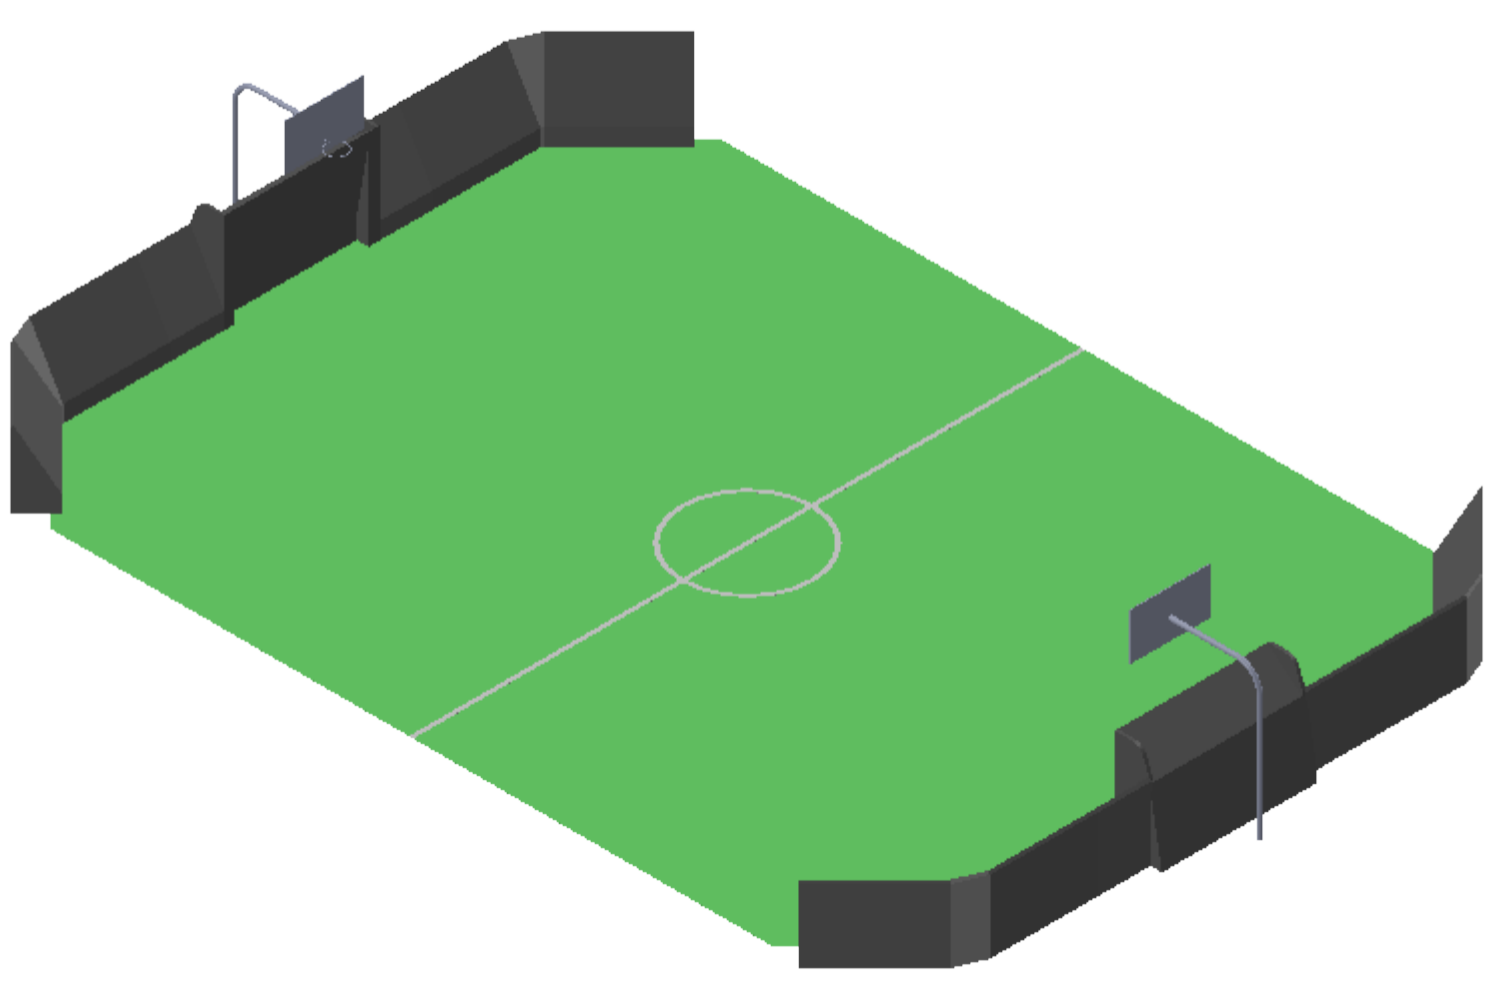

TRiQ FAVORITER

TR 2020 MA 14x20-01-TG