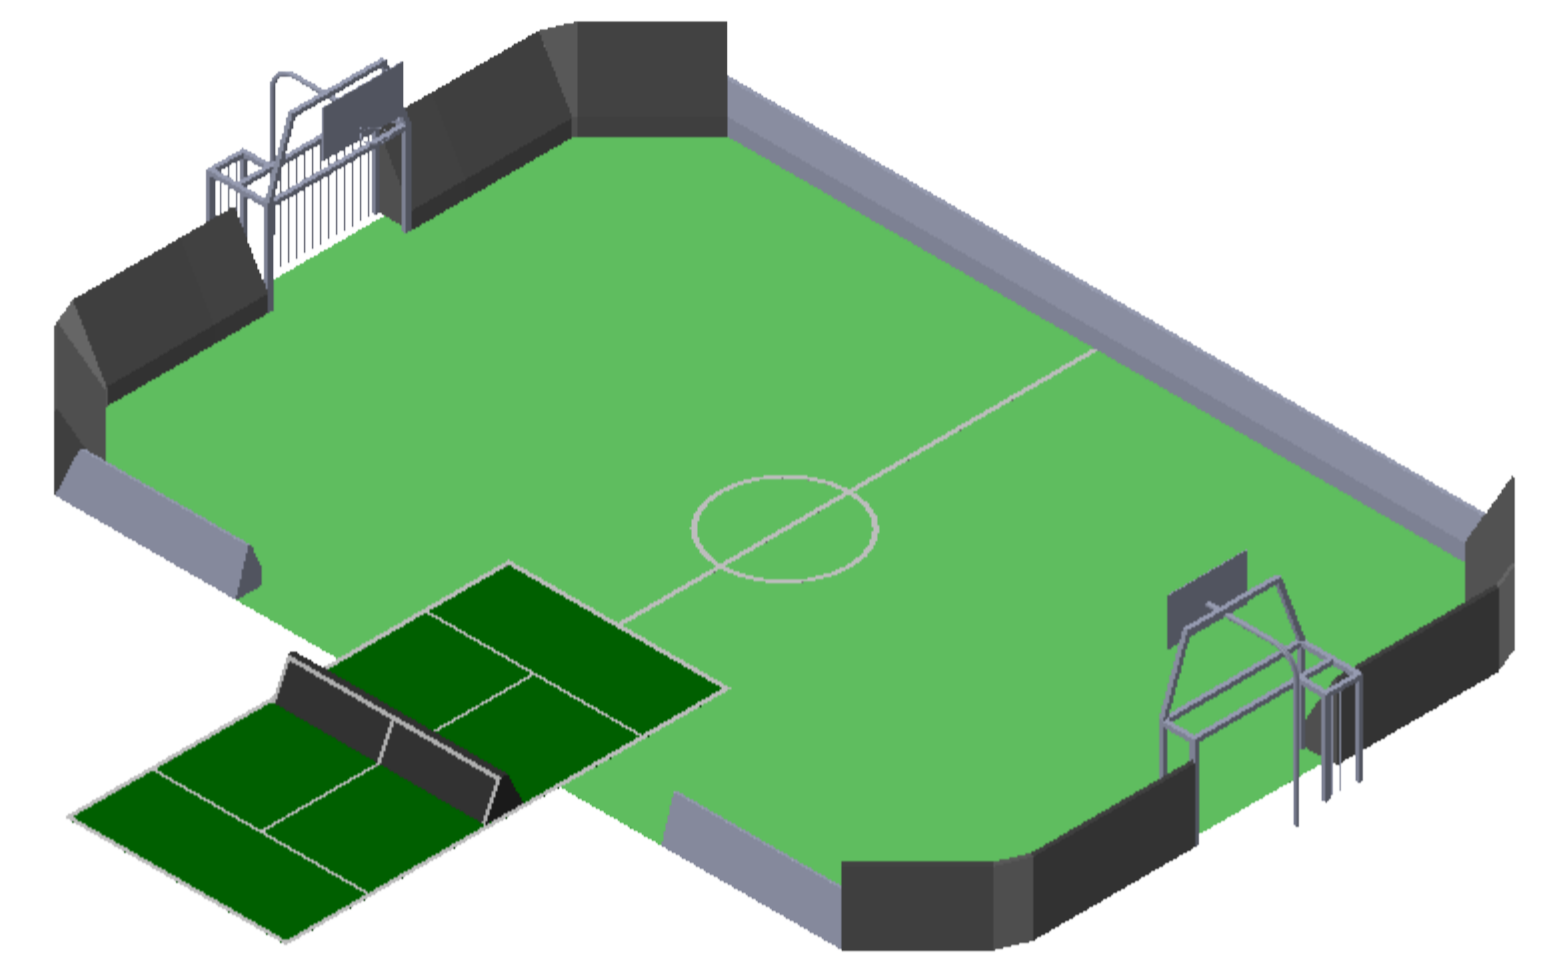

# TRiQ MULTIARENA

Designed by	Approved by	Approved date	Material	General surface, Ral	General tolerance	Scale
						1:120
Owner	Weight, kg		MULTIARENA 14x20			
	Replace					
	Replaced by		Drawing number	Rev.	Sheet	
			TR 2020 MA 14x20		1/16	

TR 2020 MA 14x20-01

TR 2020 MA 14x20-04

TR 2020 MA 14x20-05

Designed by	Approved by	Approved date	Material	General surface, R <sub>a</sub>	General tolerance	Scale
Owner	Weight, kg	Replace	MULTIARENA 14x20			1:120
Replaced by	Drawing number	Rev.	TR 2020 MA 14x20			Sheet
						2/16