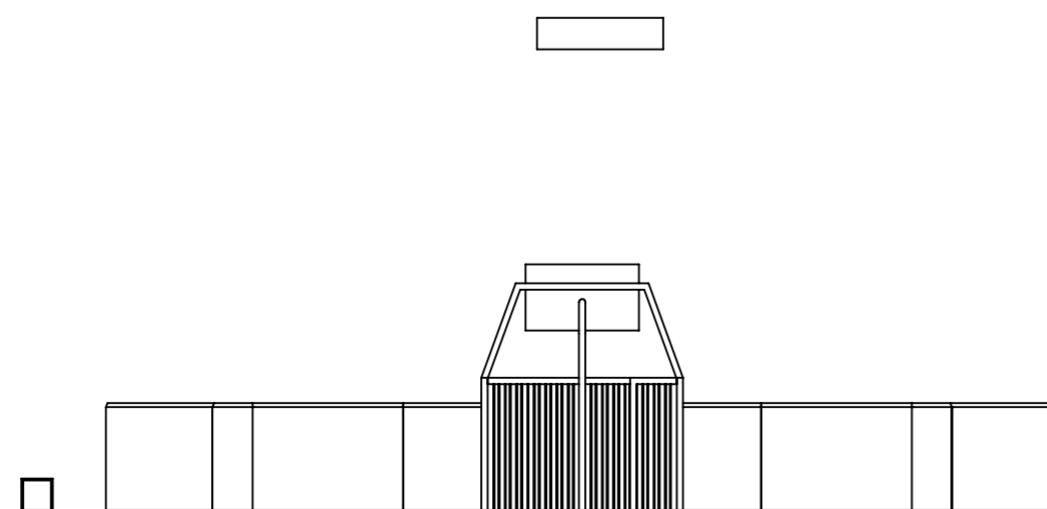

# TRiQ MULTIARENA

Designed by	Approved by	Approved date	Material	General surface, Ral	General tolerance	Scale
						1:120
Owner	Weight, kg		MULTIARENA 14x20			
	Replace					
	Replaced by		Drawing number	Rev.	Sheet	
			TR 2020 MA 14x20		1/16	

TR 2020 MA 14x20-01

TR 2020 MA 14x20-04

TR 2020 MA 14x20-05

Designed by	Approved by	Approved date	Material	General surface, R <sub>a</sub>	General tolerance	Scale
Owner	Weight, kg	Replace	MULTIARENA 14x20			1:120
Replaced by	Drawing number	Rev.	TR 2020 MA 14x20			Sheet
						2/16