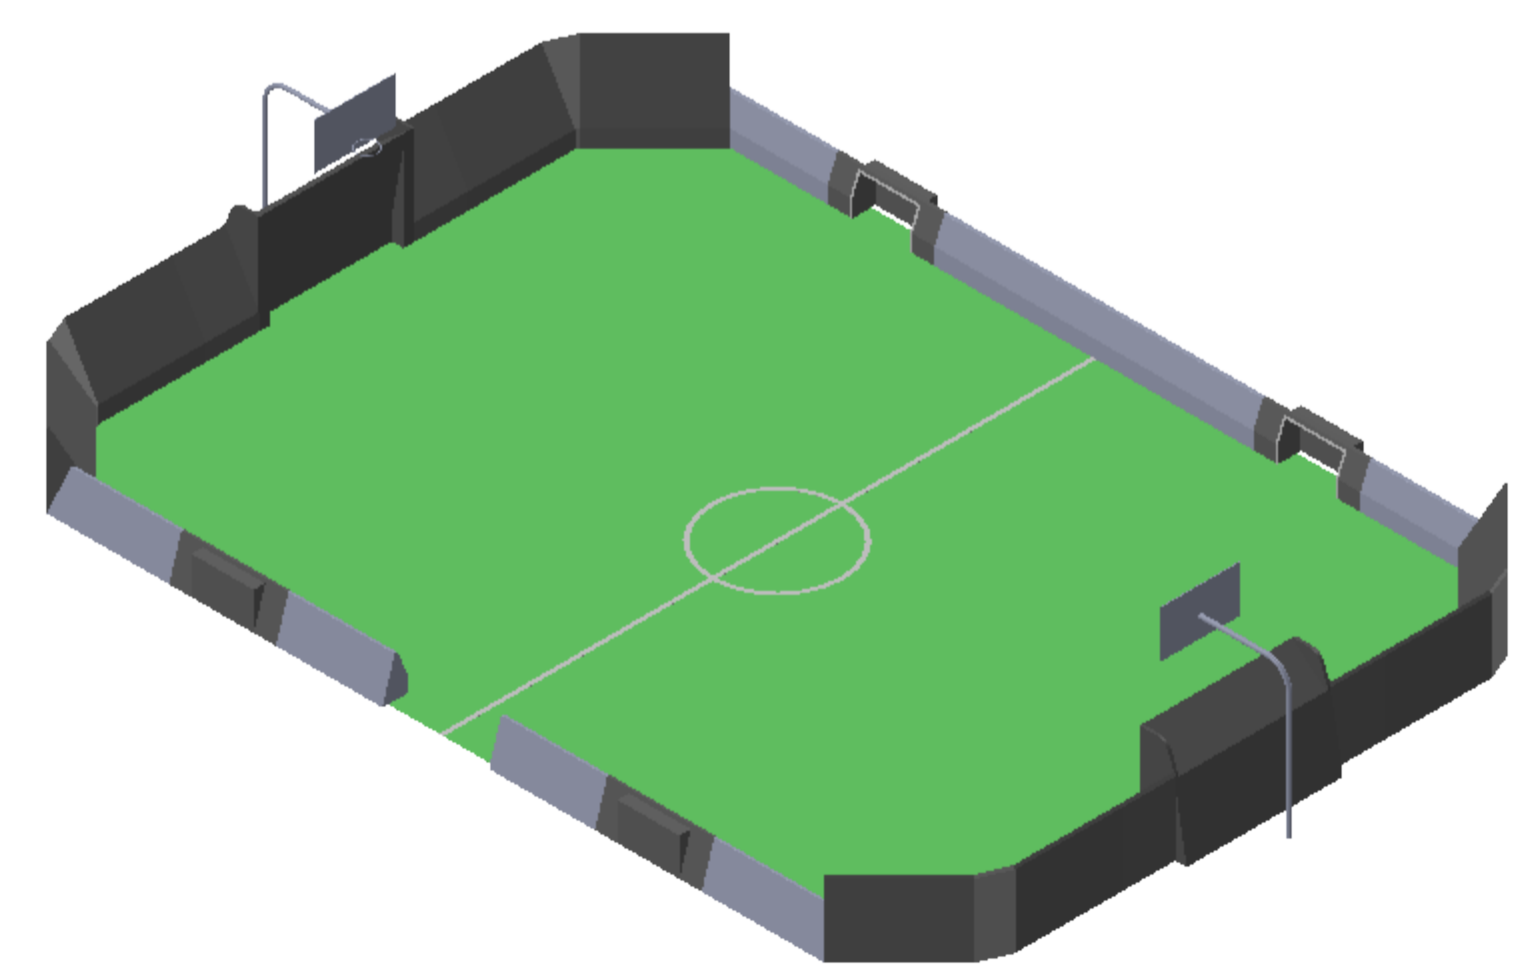

TR 2020 MA 14x20-04-TG