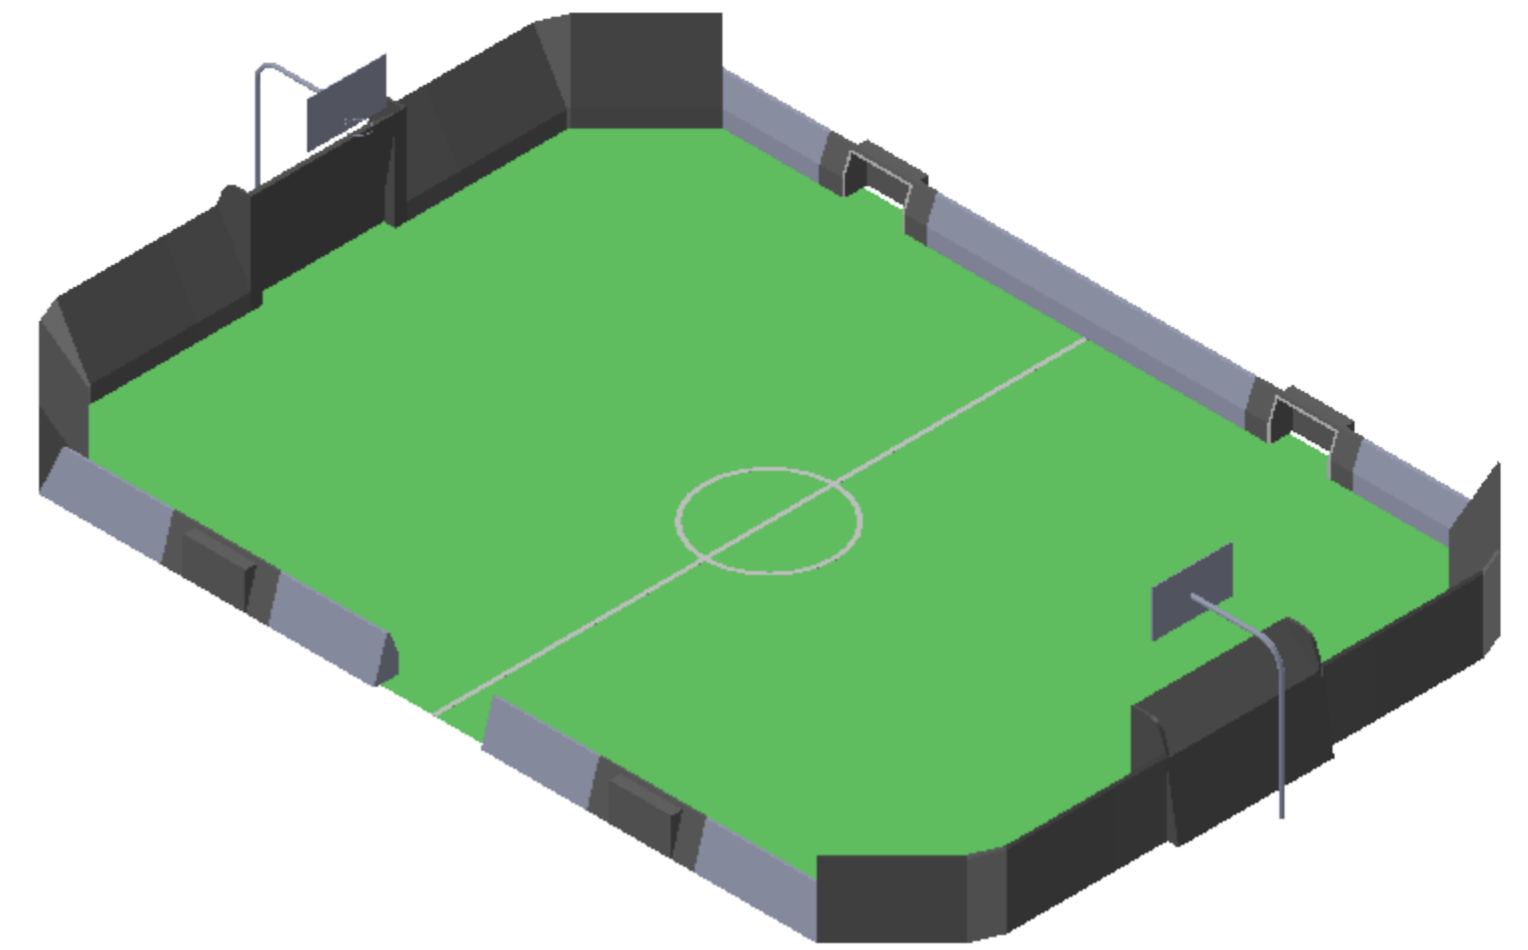

# TRiQ MULTIARENA

Designed by	Approved by	Approved date	Material	General surface, Ral	General tolerance	Scale
						1:120
Owner	Weight, kg		MULTIARENA 14x20			
	Replace					
	Replaced by		Drawing number	Rev.	Sheet	
			TR 2020 MA 14x20		1/16	

TR 2020 MA 14x20-01

TR 2020 MA 14x20-04

TR 2020 MA 14x20-05

Designed by	Approved by	Approved date	Material	General surface, R <sub>a</sub>	General tolerance	Scale
Owner	Weight, kg	Replace	MULTIARENA 14x20			1:120
Replaced by	Drawing number	Rev.	TR 2020 MA 14x20			Sheet
						2/16