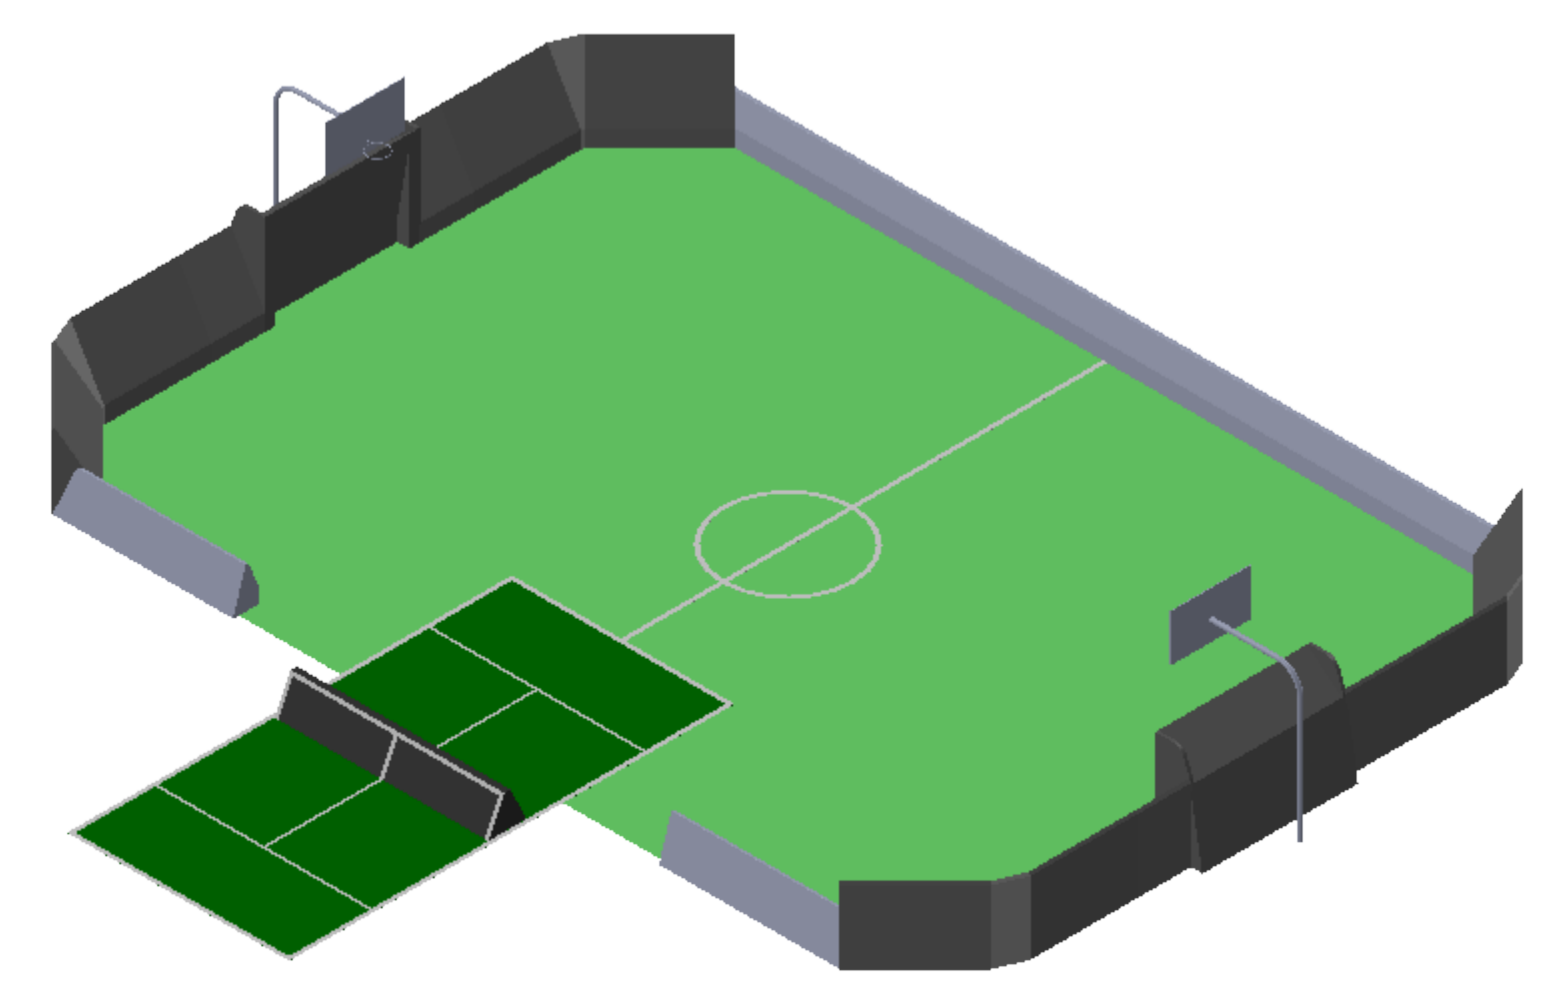

TR 2020 MA 14x20-05-TG

Printed: 2022-03-31
This drawing is our property and protected by patent law.
It is not to be used for any other purpose without our written permission.
© 2022 TRIQ ARENA AB

Designed by	Approved by	Approved date	Material	General surface, R_a	General tolerance	Scale
Owner	Weight, kg	Replace	MULTIARENA 14x20			1:120
Replaced by	Drawing number	Rev.	TR 2020 MA 14x20			Sheet
						2/16