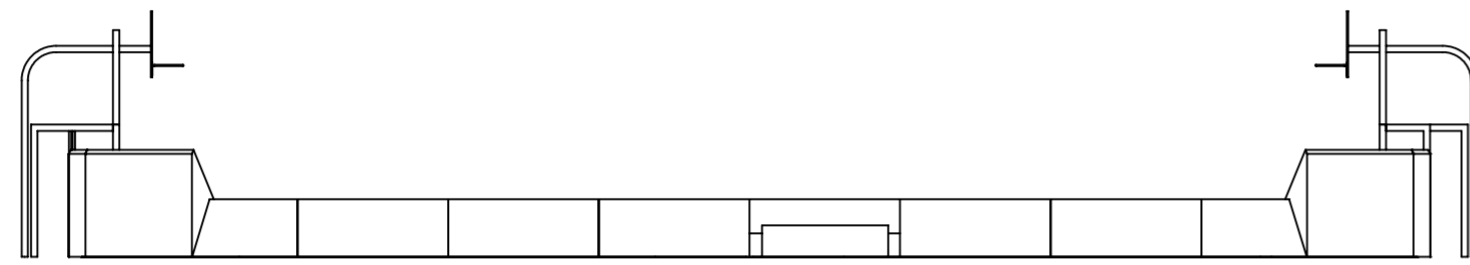

# TRiQ MULTIARENA

Designed by	Approved by	Approved date	Material	General surface, Ral	General tolerance	Scale
						1:120
Owner	Weight, kg		MULTIARENA 14x20			
	Replace					
	Replaced by		Drawing number	Rev.	Sheet	
			TR 2020 MA 14x20		1/16	

TR 2020 MA 14x20-01

TR 2020 MA 14x20-04

TR 2020 MA 14x20-05