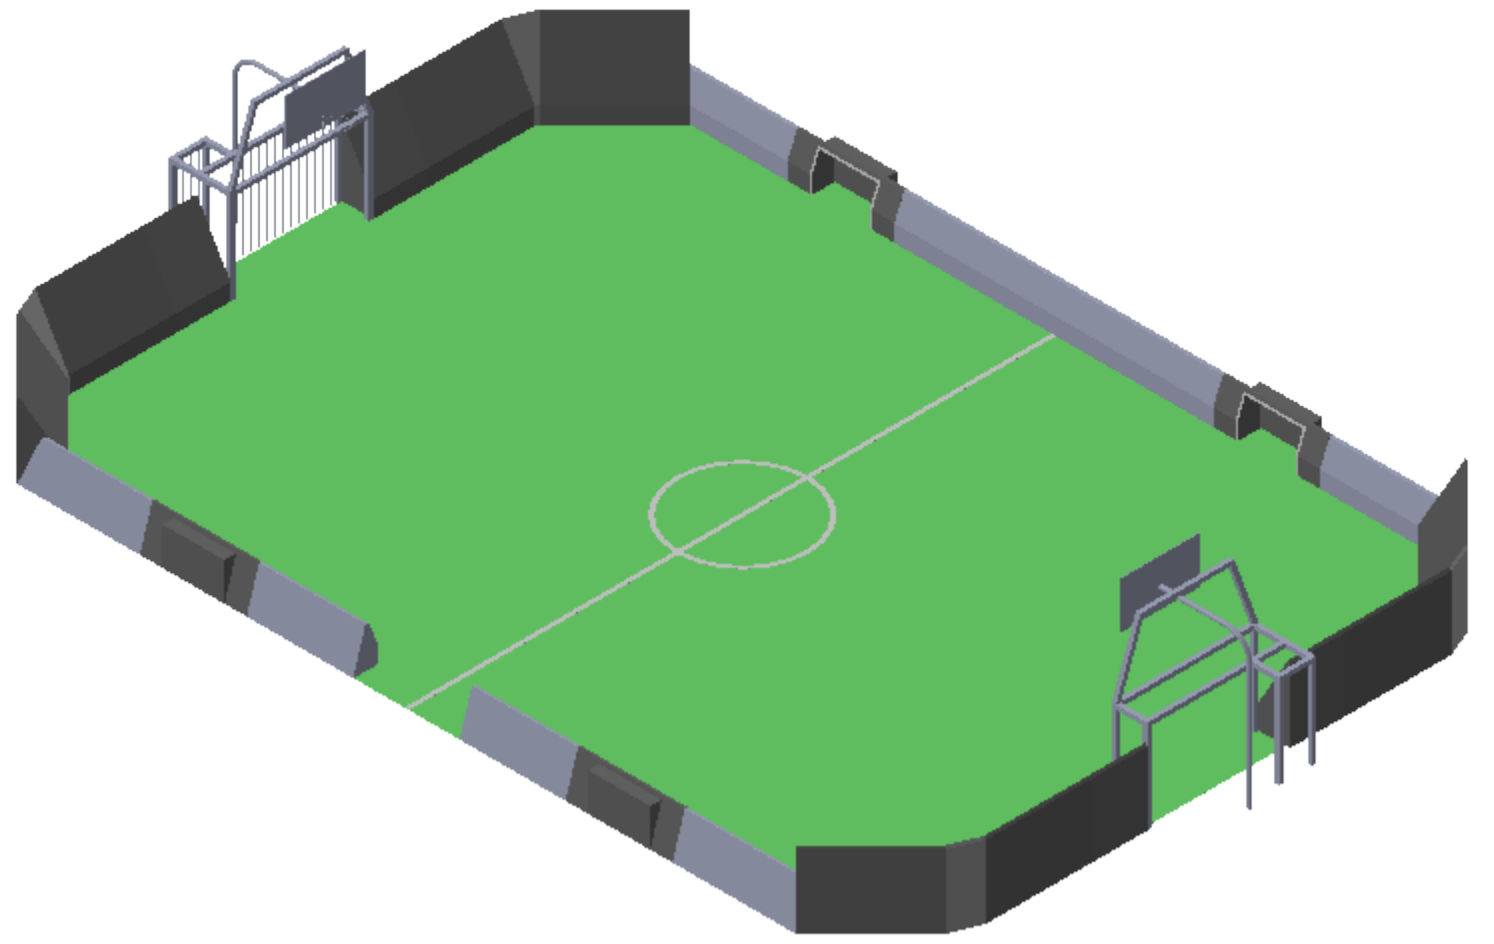

# TRiQ MULTIARENA

Designed by	Approved by	Approved date	Material	General surface, Ral	General tolerance	Scale
						1:120
Owner	Weight, kg		MULTIARENA 14x20			
	Replace					
	Replaced by		Drawing number	Rev.	Sheet	
			TR 2020 MA 14x20		1/16	

TR 2020 MA 14x20-01

TR 2020 MA 14x20-04

TR 2020 MA 14x20-05

Designed by	Approved by	Approved date	Material	General surface, R <sub>a</sub>	General tolerance	Scale
Owner	Weight, kg	Replace	MULTIARENA 14x20			1:120
Replaced by	Drawing number	Rev.	TR 2020 MA 14x20			Sheet
						2/16