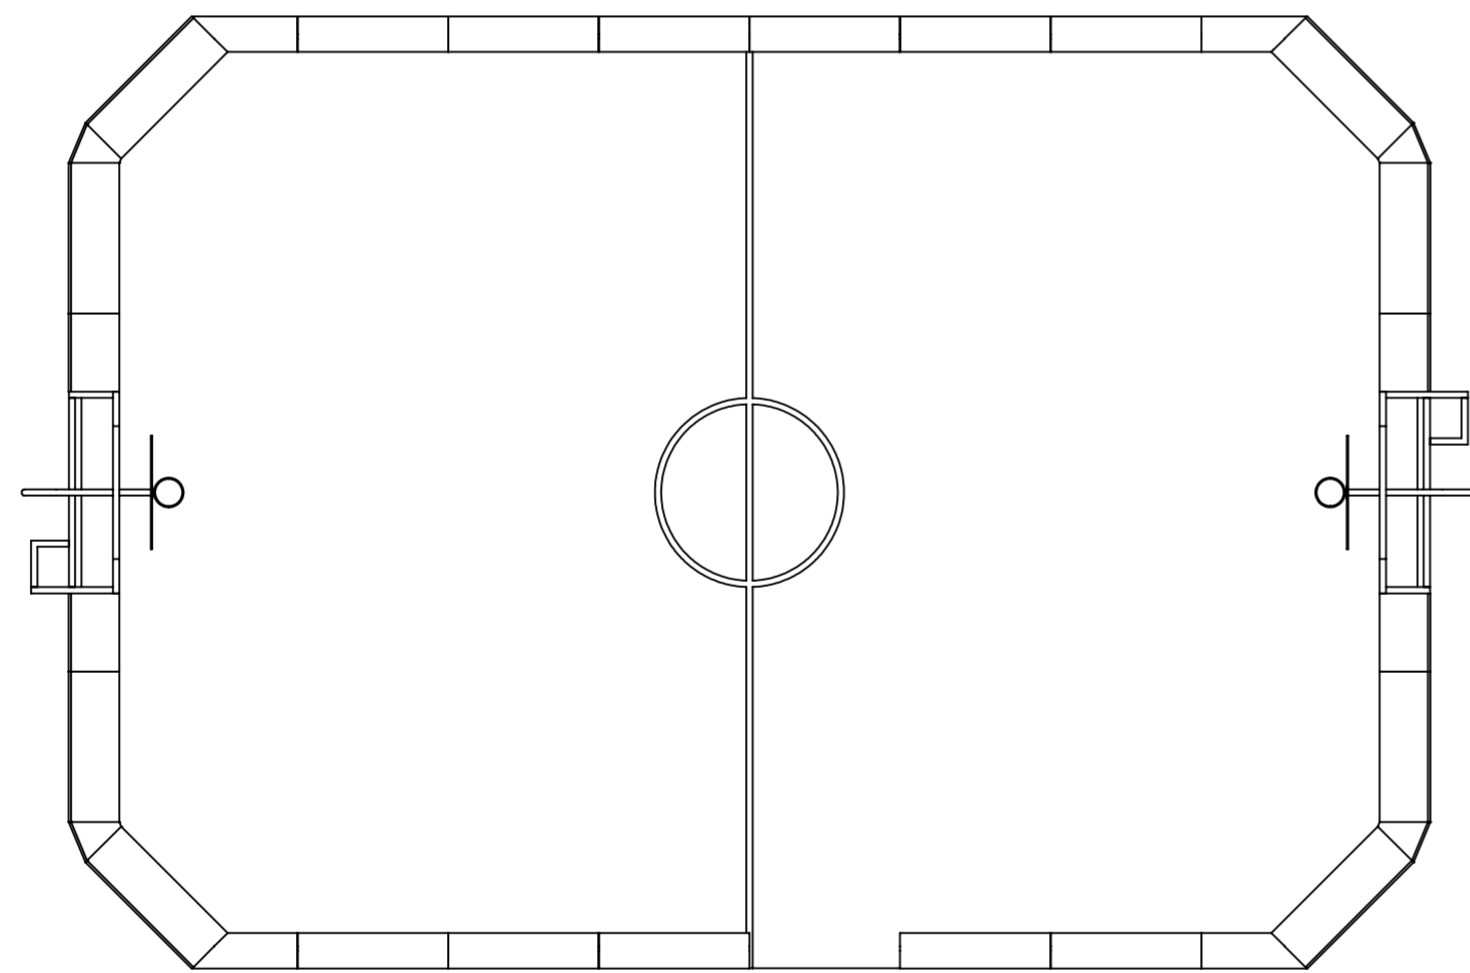

# TRiQ MULTIARENA

Designed by	Approved by	Approved date	Material	General surface, Ral	General tolerance	Scale
						1:120
Owner	Weight, kg		MULTIARENA 14x20			
	Replace					
	Replaced by		Drawing number	Rev.	Sheet	
			TR 2020 MA 14x20		1/16	

TR 2020 MA 14x20-01

TR 2020 MA 14x20-04

TR 2020 MA 14x20-05

Designed by	Approved by	Approved date	Material	General surface, R <sub>a</sub>	General tolerance	Scale
Owner	Weight, kg	Replace	MULTIARENA 14x20			1:120
Replaced by	Drawing number	Rev.	TR 2020 MA 14x20			Sheet
						2/16